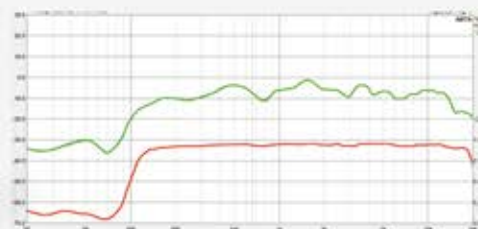

NGS 5L

Features

- Garden speaker with mushroom shape.
- Frequency response: 140 Hz - 15 kHz (±3 dB).
- 100 V Line transformer.
- Colour and shape ideal for gardening installations.
- 5¼" Woofer + TWT.
- 50 W power handle.

DISTRIBUIDOR EM PORTUGAL